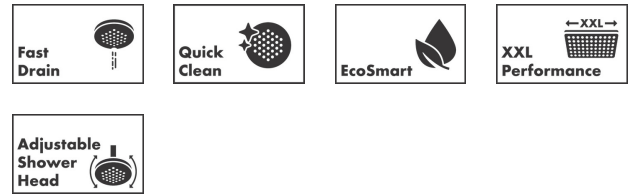

Pulsify S
Overhead shower 260 1jet EcoSmart
 Finish: **Matt Black** Article Number: **24141670**

Description

product features

- shower head size: 260 mm
- spray type: PowderRain
- Fast Drain empties the overhead shower from an angle of 10°
- ball-joint: overhead shower angle adjustable
- material spray disc: plastic
- spray disc surface: graphite
- maximum flow rate at 3 bar: 8,4 l/min
- flow rate PowderRain spray (at 3 bar): 8,4 l/min
- function from: 7 l/min
- minimum flow pressure: 0,8 bar
- installation: ceiling or wall
- connection thread G 1/2
- connection dimension: DN15
- suitable for continuous flow water heaters

Technology

Design awards

Product image

Scale drawing

Pulsify S
Overhead shower 260 1jet EcoSmart
 Finish: **Matt Black** Article Number: **24141670**

Flowchart