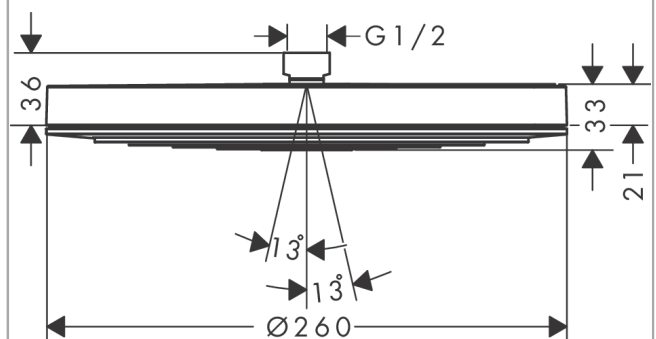

Pulsify S
Overhead shower 260 1jet EcoSmart
 Finish: **Matt Black** Article Number: **24141670**

Description

product features

- shower head size: 260 mm
- spray type: PowderRain
- Fast Drain empties the overhead shower from an angle of 10°
- ball-joint: overhead shower angle adjustable
- material spray disc: plastic
- spray disc surface: graphite
- maximum flow rate at 3 bar: 8,4 l/min
- flow rate PowderRain spray (at 3 bar): 8,4 l/min
- function from: 7 l/min
- minimum flow pressure: 0,8 bar
- installation: ceiling or wall
- connection thread G 1/2
- connection dimension: DN15
- suitable for continuous flow water heaters

Technology

Design awards

Product image

Scale drawing

Pulsify S
Overhead shower 260 1jet EcoSmart
 Finish: **Matt Black** Article Number: **24141670**

Flowchart